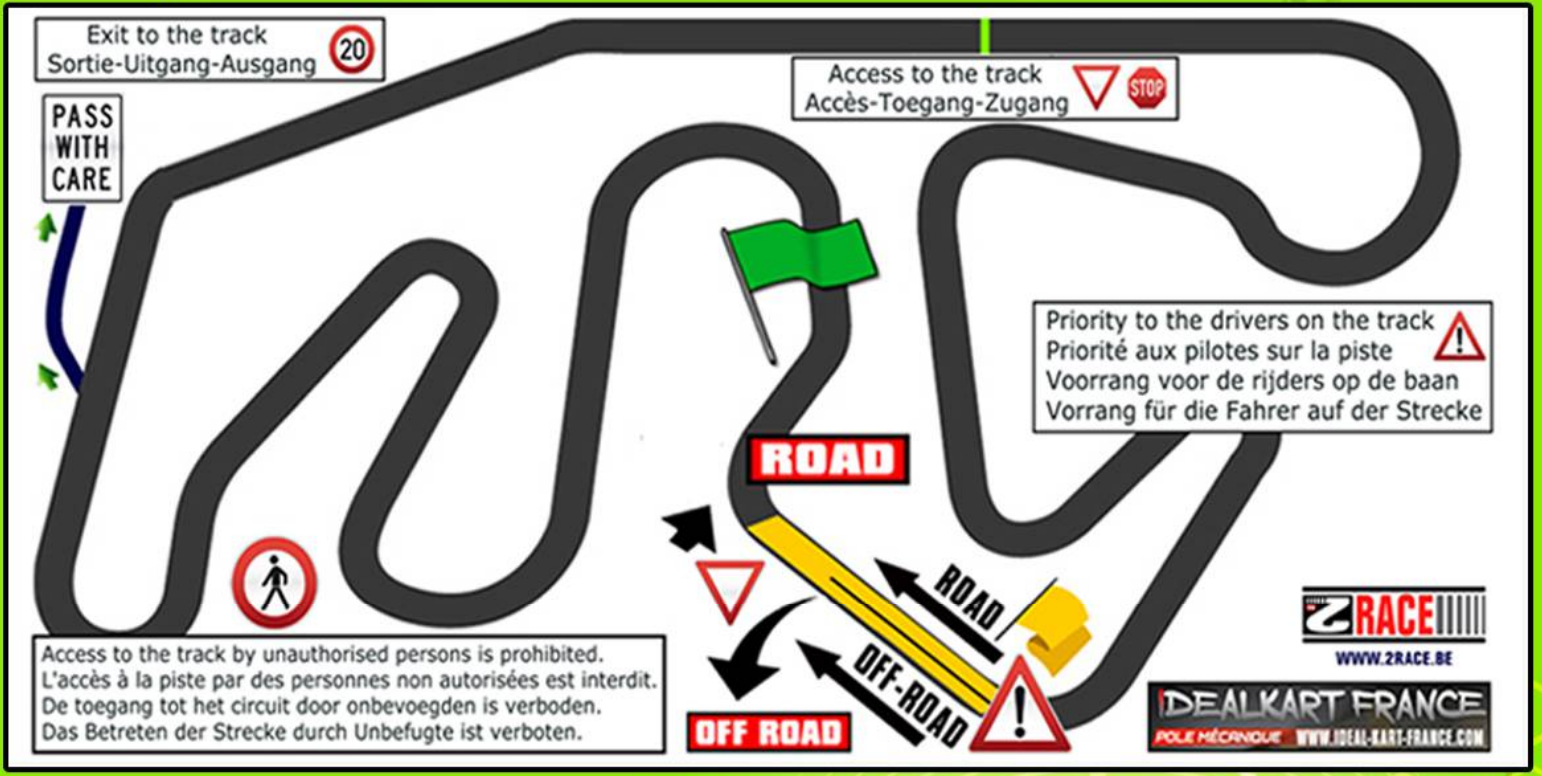

7 SESSIONS
09.00h - 18.00h
4 GROUPS

INFO: INFO.2RACE@GMAIL.COM
WWW.2RACE.BE

THE RESERVATION IS MANDATORY AND GUARANTEES THE PLACE

CARNIVAL DAYS 2023

2RACE
SLOW MED FAST
SUPERMOTO
BEGINNERS EXPERT

KARTING JUVAINCOURT

18+19+20 FEBRUARY 2023

40€/DAY

FUN TRACK INSCRIPTION 8.00 (-- Organized by Ideal Kart --)

GR1-2Race Slow+Med	09.00	10.20	11.40	13.00	14.20	15.40	17.00
GR2-2Race Med+Fast	09.20	10.40	12.00	13.20	14.40	16.00	17.15
GR3-Supermoto Beg	09.40	11.00	12.20	13.40	15.00	16.20	17.30
GR4-Supermoto Exp	10.00	11.20	12.40	14.00	15.20	16.40	17.45 18.00 STOP

LIGHT PANELS	
	FREE TRACK FLASHING LIGHT
	WARNING FLASHING LIGHT
	MOVE TO THE SLIDE FLASHING LIGHT
	STOP SESSION FLASHING LIGHT
	FINISH SESSION FLASHING LIGHT
	SLIPPERY SURFACE FIXED LIGHT
	RAIN FIXED LIGHT
	60 - SPEED LIMIT FLASHING LIGHT
	PIT ENTRY CLOSED FIXED LIGHT
	SAFETY CAR FIXED LIGHT